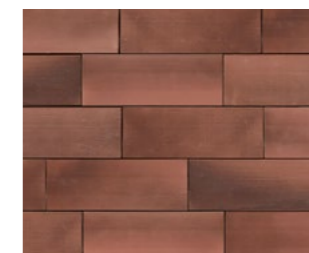

Linus

Linus cladding tiles, in a precise design, have a rough, wire-cut surface, which gives abundant options for combinations and makes them an interesting choice for a modern tile façade.

Linus tiles are supplied in a classic tile red, length 500 mm, in 3 different heights: 57, 88 and 182 mm, in 2 different depths: 26 and 35 mm. They can all be combined to achieve the desired expression. The tiles click onto horizontal battens.

Color and sizes

Linus Nordic Red 57 mm

Linus Nordic Red 88 mm

Linus Nordic Red 182 mm

Linus Nordic Red
All three formats combine with the
different depths