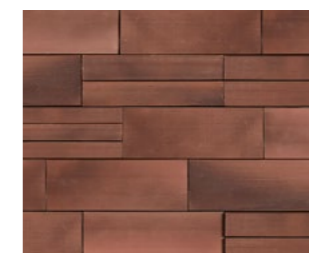

Linus

Linus cladding tiles, in a precise design, have a rough, wire-cut surface, which gives abundant options for combinations and makes them an interesting choice for a modern tile façade.

Linus tiles are supplied in a classic tile red, length 500 mm, in 3 different heights: 57, 88 and 182 mm, in 2 different depths: 26 and 35 mm. They can all be combined to achieve the desired expression. The tiles click onto horizontal battens.

Color and sizes

Linus Nordic Red 57 mm

Linus Nordic Red 88 mm

Linus Nordic Red 182 mm

Linus Nordic Red
All three formats combine with the
different depths