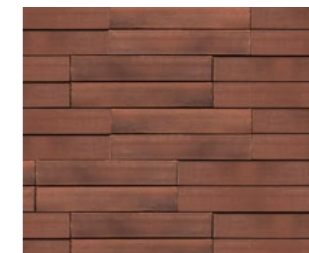

Linus

Linus cladding tiles, in a precise design, have a rough, wire-cut surface, which gives abundant options for combinations and makes them an interesting choice for a modern tile façade.

Linus tiles are supplied in a classic tile red, length 500 mm, in 3 different heights: 57, 88 and 182 mm, in 2 different depths: 26 and 35 mm. They can all be combined to achieve the desired expression. The tiles click onto horizontal battens.

Color and sizes

Linus Nordic Red 57 mm

Linus Nordic Red 88 mm

Linus Nordic Red 182 mm

Linus Nordic Red
All three formats combine with the
different depths