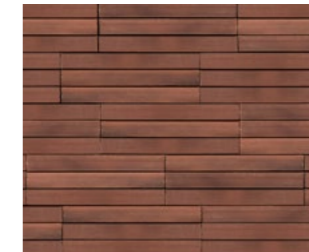

Linus

Linus cladding tiles, in a precise design, have a rough, wire-cut surface, which gives abundant options for combinations and makes them an interesting choice for a modern tile façade.

Linus tiles are supplied in a classic tile red, length 500 mm, in 3 different heights: 57, 88 and 182 mm, in 2 different depths: 26 and 35 mm. They can all be combined to achieve the desired expression. The tiles click onto horizontal battens.

Color and sizes

Linus Nordic Red 57 mm

Linus Nordic Red 88 mm

Linus Nordic Red 182 mm

Linus Nordic Red
All three formats combine with the
different depths